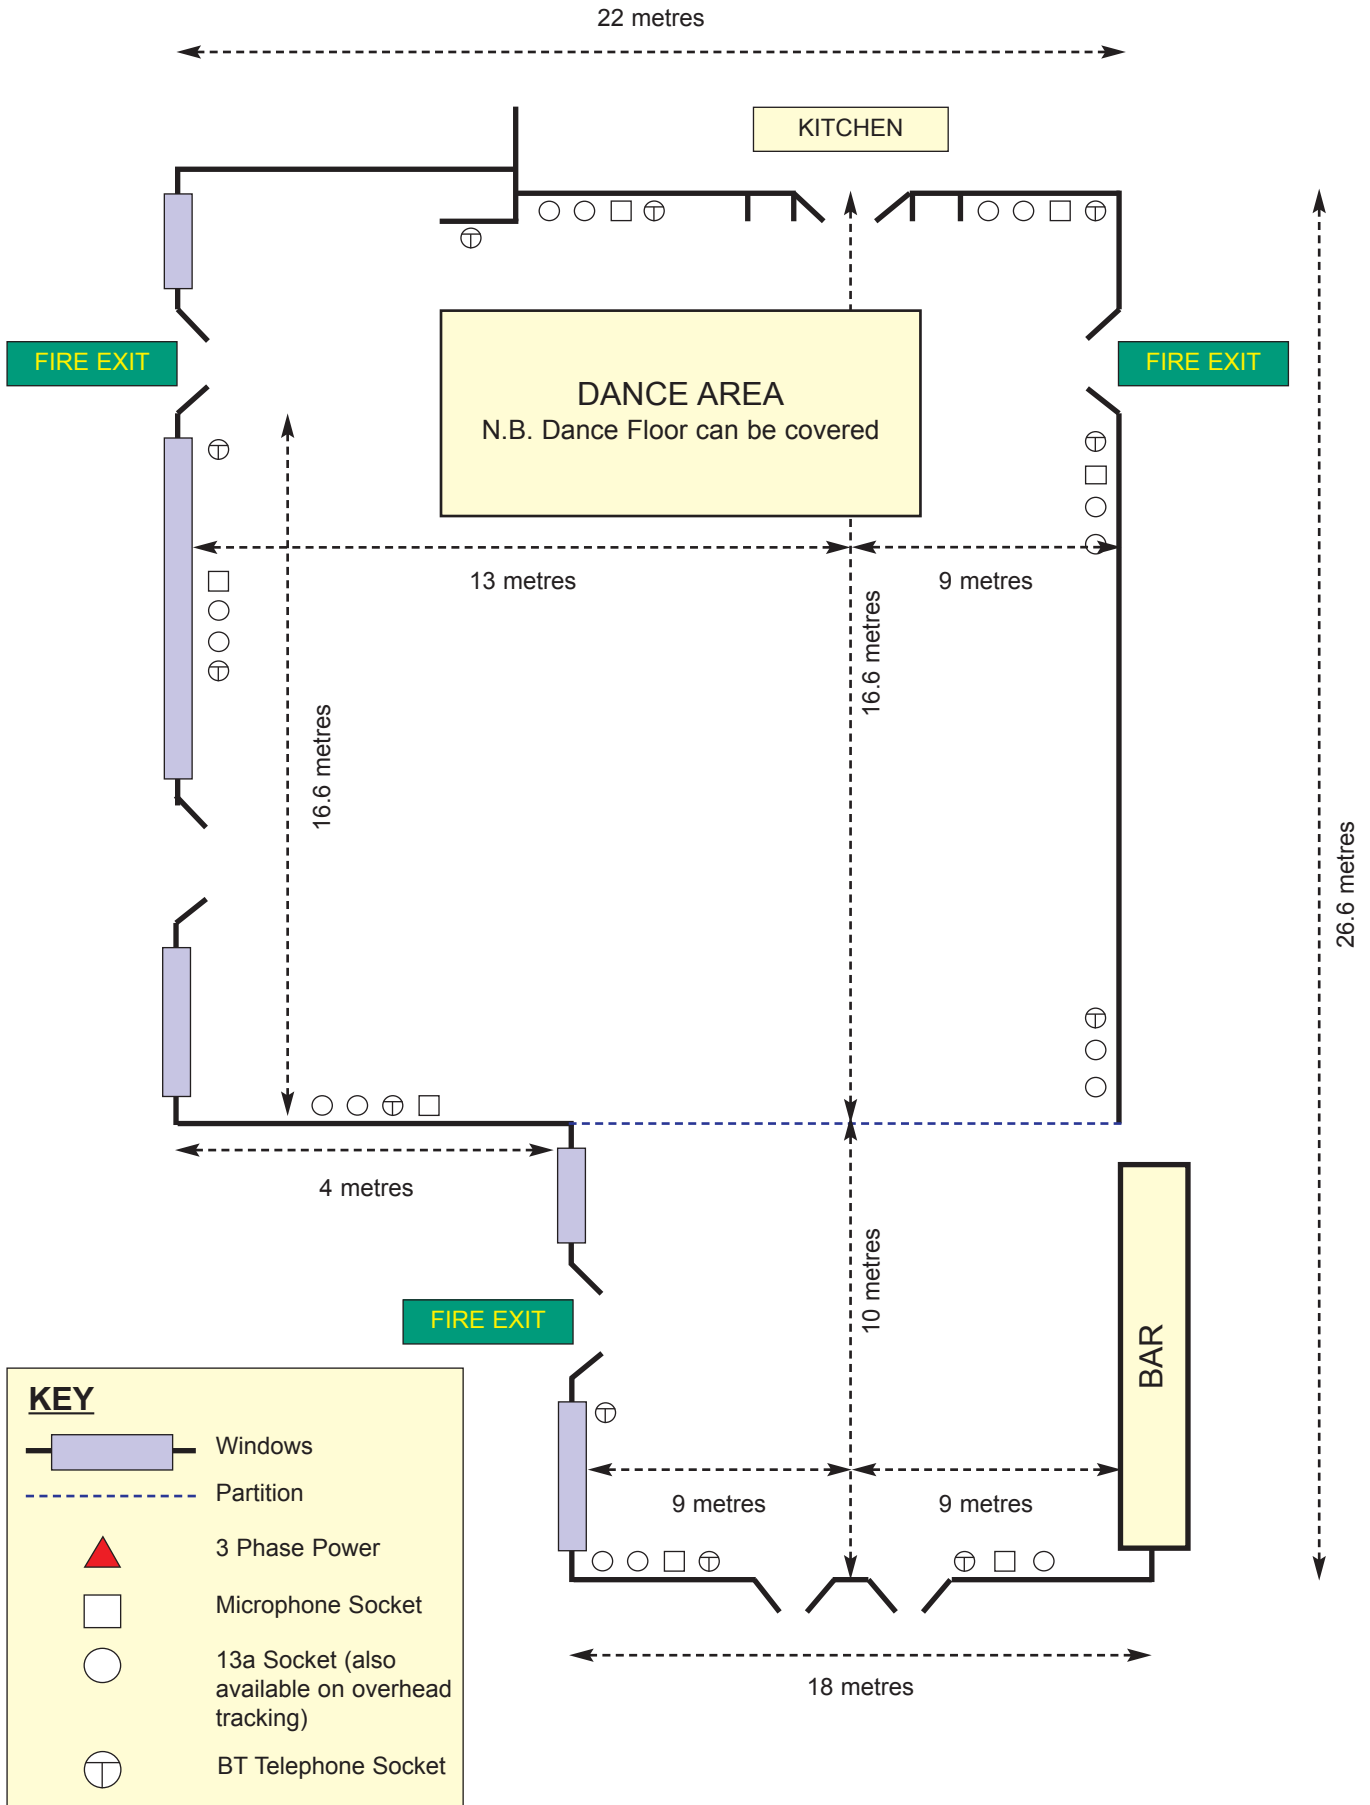

THE LINDHURST ROOMS FLOOR PLAN

| KEY | |
|-----|--|
| | Windows |
| | Partition |
| | 3 Phase Power |
| | Microphone Socket |
| | 13a Socket (also available on overhead tracking) |
| | BT Telephone Socket |